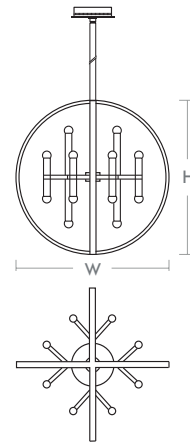

**NERO Chandelier**  
**3-684-1540**

oxygen

FIXTURE TYPE \_\_\_\_\_

LOCATION \_\_\_\_\_

PROJECT \_\_\_\_\_

DATE \_\_\_\_\_

-1540 Black/Aged Brass

<b>LIGHT SOURCE</b>	(24x) 2.1W LED Arrays, 3000K, CRI 90
<b>LUMINAIRE POWER</b>	60.8W at 120V
<b>RATED LIFE</b>	30000 hr RL
<b>OPTIONAL COLOR TEMPERATURES</b>	3000K Only
<b>LUMEN OUTPUT</b>	Delivered: 1292 lm (LM-79)
<b>INPUT VOLTAGE</b>	120V AC, 50/60Hz
<b>DRIVER OUTPUT</b>	720mA, 30.24W max power per driver (2 drivers total - 60.48W total max output)
<b>DIMMING</b>	TRIAC Dimming
<b>CONSTRUCTION</b>	Cold Rolled Steel Housing and Canopy
<b>DIFFUSER</b>	- Frosted Acrylic
<b>FINISHES</b>	Black/Aged Brass (-1540)
<b>MOUNTING</b>	4" Octagonal J-Box
<b>STANDARDS</b>	cETL Damp listed, Conforms to UL STD 1598, Certified CAN/CSA STD C22.2 No 250.0.

**DIMENSIONS**

**W. Fixture: 24.00"**  
**H. Fixture: 26.50"**  
**Supplied with 2-8", 2-12", and 3-16"**  
**stems to customize hanging height**

Note: Canopy swivel allows up to a 20° slope

Order example for standard fixture:  
**3-684-1540** (x- Voltage - xxx-Sequence # - xx-Finish)  
**3: 120V Only**